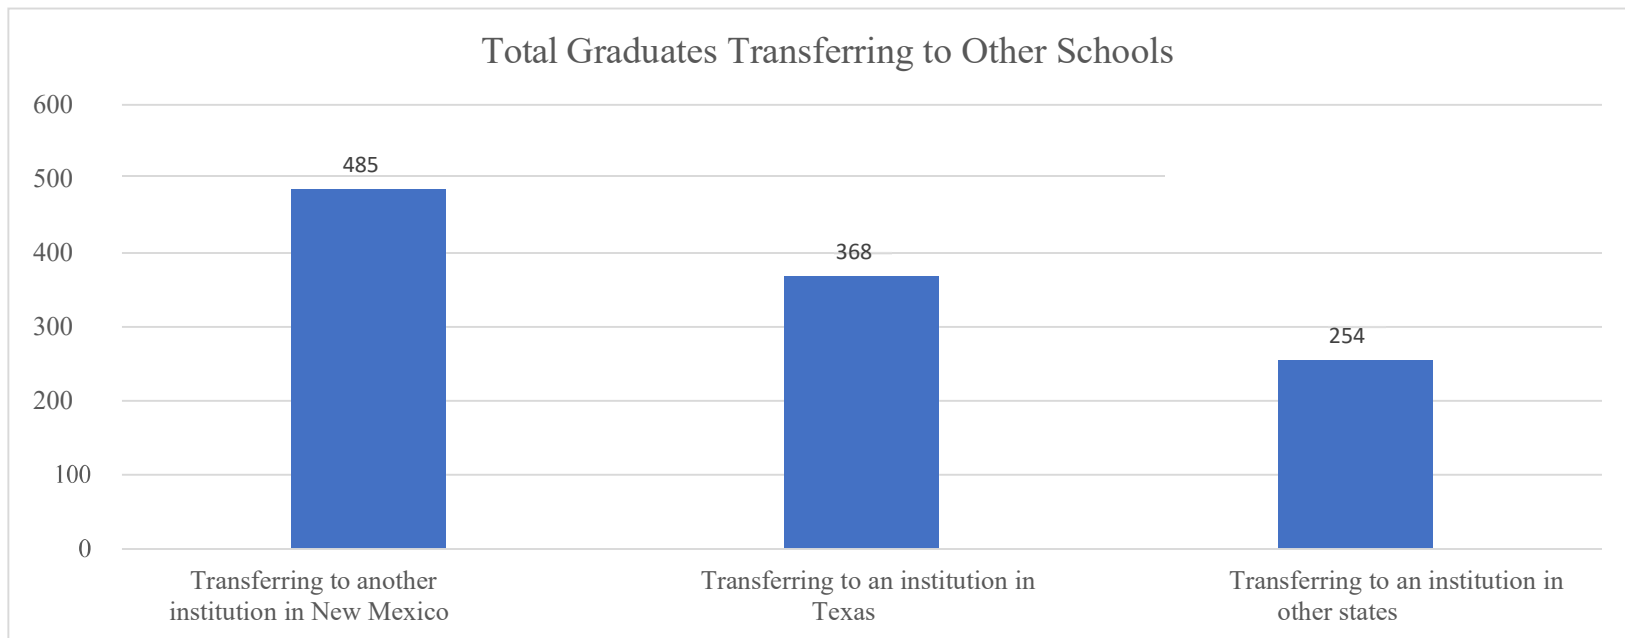

## New Mexico Junior College 2 Year and 4 Year Institution Transfer Trends

This report presents a summary analysis of New Mexico Junior College (NMJC) students who have graduated and transferred to another college or university from 2011-2012 through 2020-2021. The data is organized into categories of 2-year public, 4-year public, 2-year private, and 4-year private colleges. Furthermore, a spotlight is cast on states to which NMJC students transferred and highlights top institutions and destinations. Over the past 10 years, **1107 students who have graduated** from NMJC have transferred to **228 other institutions** located in **22 states**.

Source: Argos Degrees Awarded Report & National Student Clearinghouse  
Date Created: 01/26/2024.

**NMJC Transfer Destination 2011-2021  
Top Destinations by State for NMJC Graduates**

Top Destinations by State for NMJC Graduates 2011-2021		
<b>Total Graduates Transferring to Other Schools</b>		1,107
Transferring to another institution in New Mexico	485	43.8%
Transferring to an institution in Texas	368	33.2%
Transferring to an institution in other states	254	22.9%