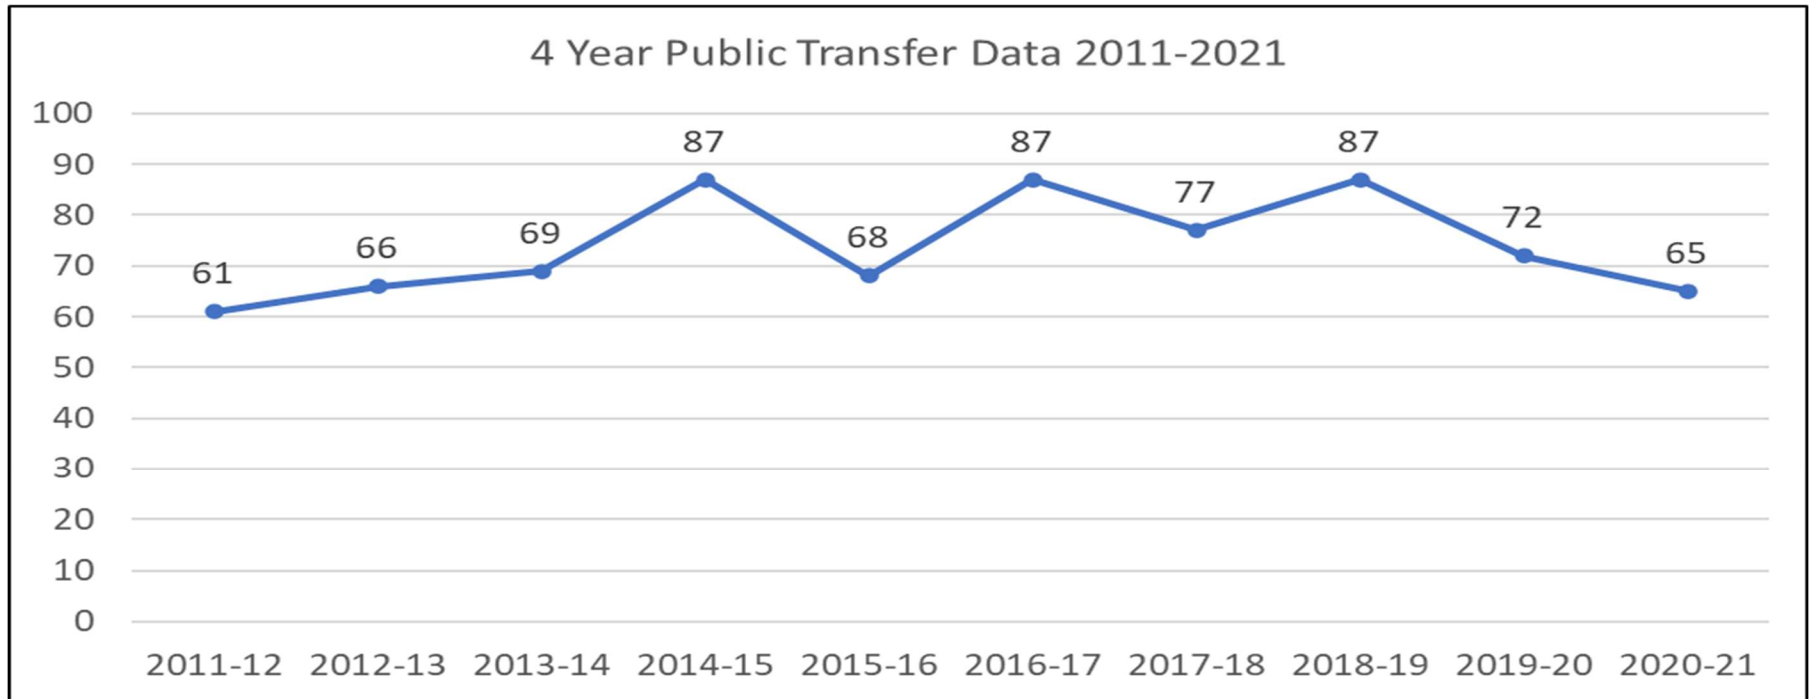

**NMJC Transfer Destination 2011-2021
4 Year Public Institution Transfer Trends**

Institution Type	<u>2011-12</u>	<u>2012-13</u>	<u>2013-14</u>	<u>2014-15</u>	<u>2015-16</u>	<u>2016-17</u>	<u>2017-18</u>	<u>2018-19</u>	<u>2019-20</u>	<u>2020-21</u>	Total
4 Year	61	66	69	87	68	87	77	87	72	65	739

<u>Top 5 Destinations for NMJC Graduates 2011-2021</u>	<u>Number of NMJC Transfers</u>	<u>% of Total Transfers</u>
EASTERN NEW MEXICO UNIVERSITY	222	30.0%
TEXAS TECH UNIVERSITY LUBBOCK	109	14.7%
UNIVERSITY OF NEW MEXICO	69	9.3%
NEW MEXICO STATE UNIVERSITY-MAIN	62	8.4%
UNIVERSITY OF TEXAS OF THE PERMIAN BASIN	36	4.9%
All Other Public 4 Year Institutions	241	32.6%
Total Transfers	739	100%

Source: Argos Degrees Awarded Report & National Student Clearinghouse
Date Created: 01/26/2024.