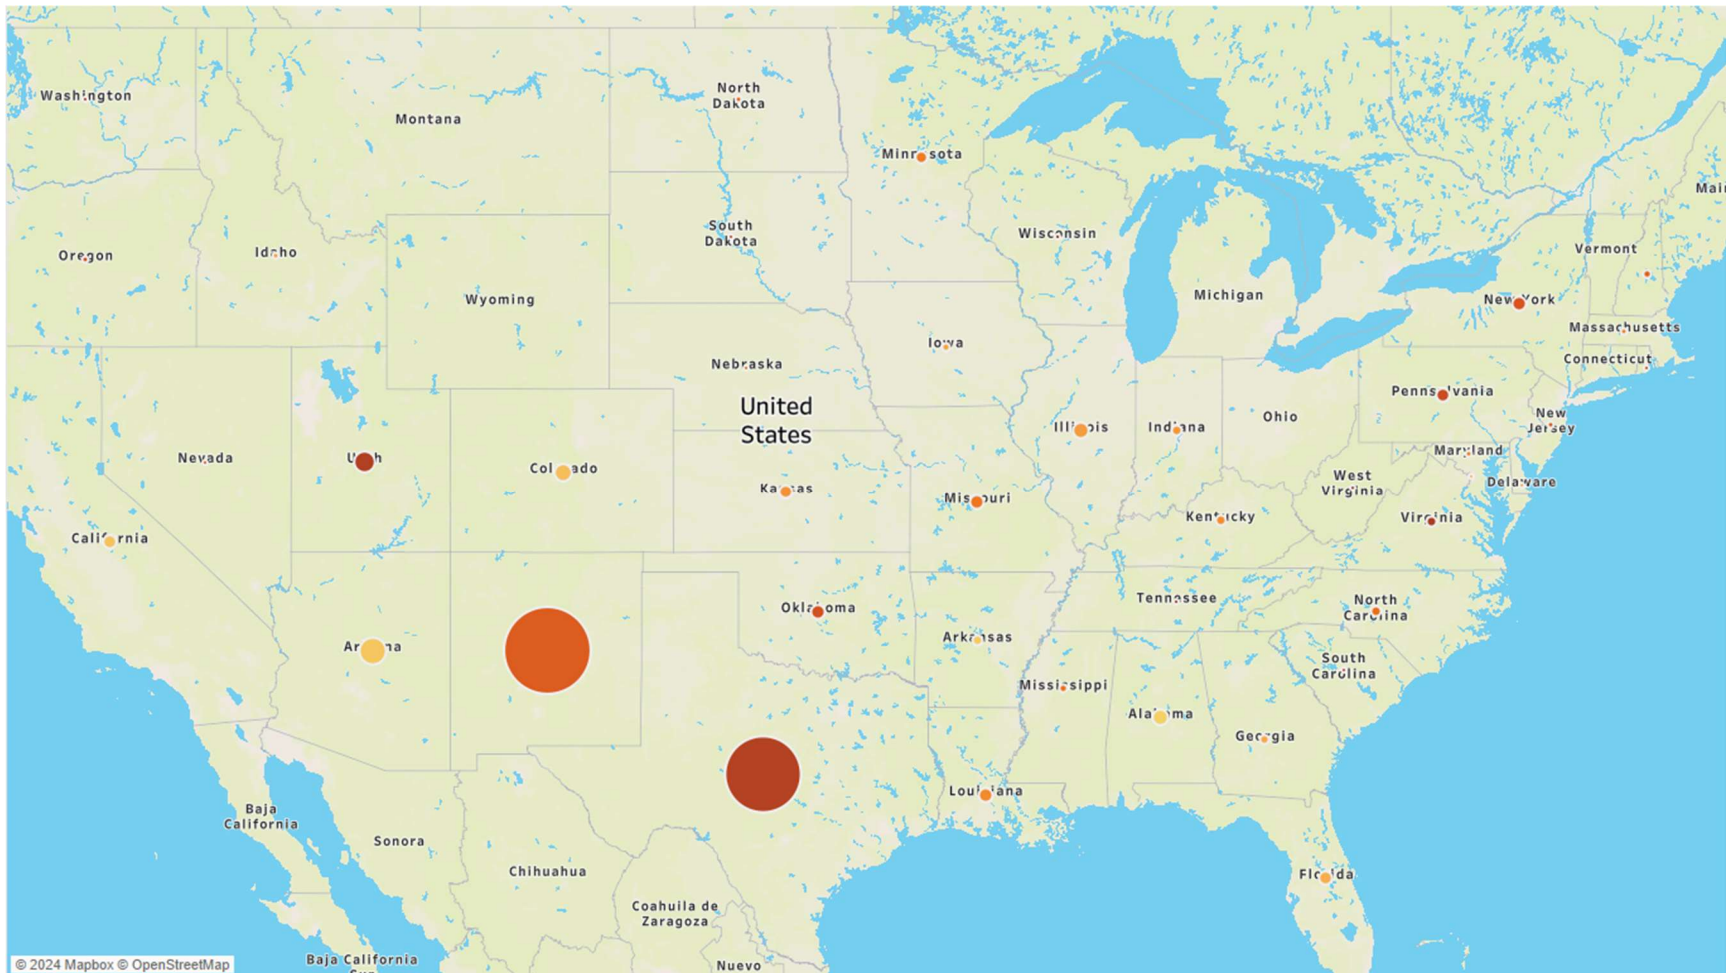

## New Mexico Junior College 2 Year and 4 Year Institution Transfer Trends

This report presents a summary analysis of New Mexico Junior College (NMJC) students who have graduated and transferred to another college or university from 2011-2012 through 2020-2021. The data is organized into categories of 2-year public, 4-year public, 2-year private, and 4-year private colleges. Furthermore, a spotlight is cast on states to which NMJC students transferred and highlights top institutions and destinations. Over the past 10 years, **1107 students who have graduated** from NMJC have transferred to **228 other institutions** located in **22 states**.

Source: Argos Degrees Awarded Report & National Student Clearinghouse  
Date Created: 01/26/2024.

**NMJC Transfer Destination 2011-2021  
Top Destinations by State for NMJC Graduates**

Top Destinations by State for NMJC Graduates 2011-2021		
<b>Total Graduates Transferring to Other Schools</b>		1,107
Transferring to another institution in New Mexico	485	43.8%
Transferring to an institution in Texas	368	33.2%
Transferring to an institution in other states	254	22.9%