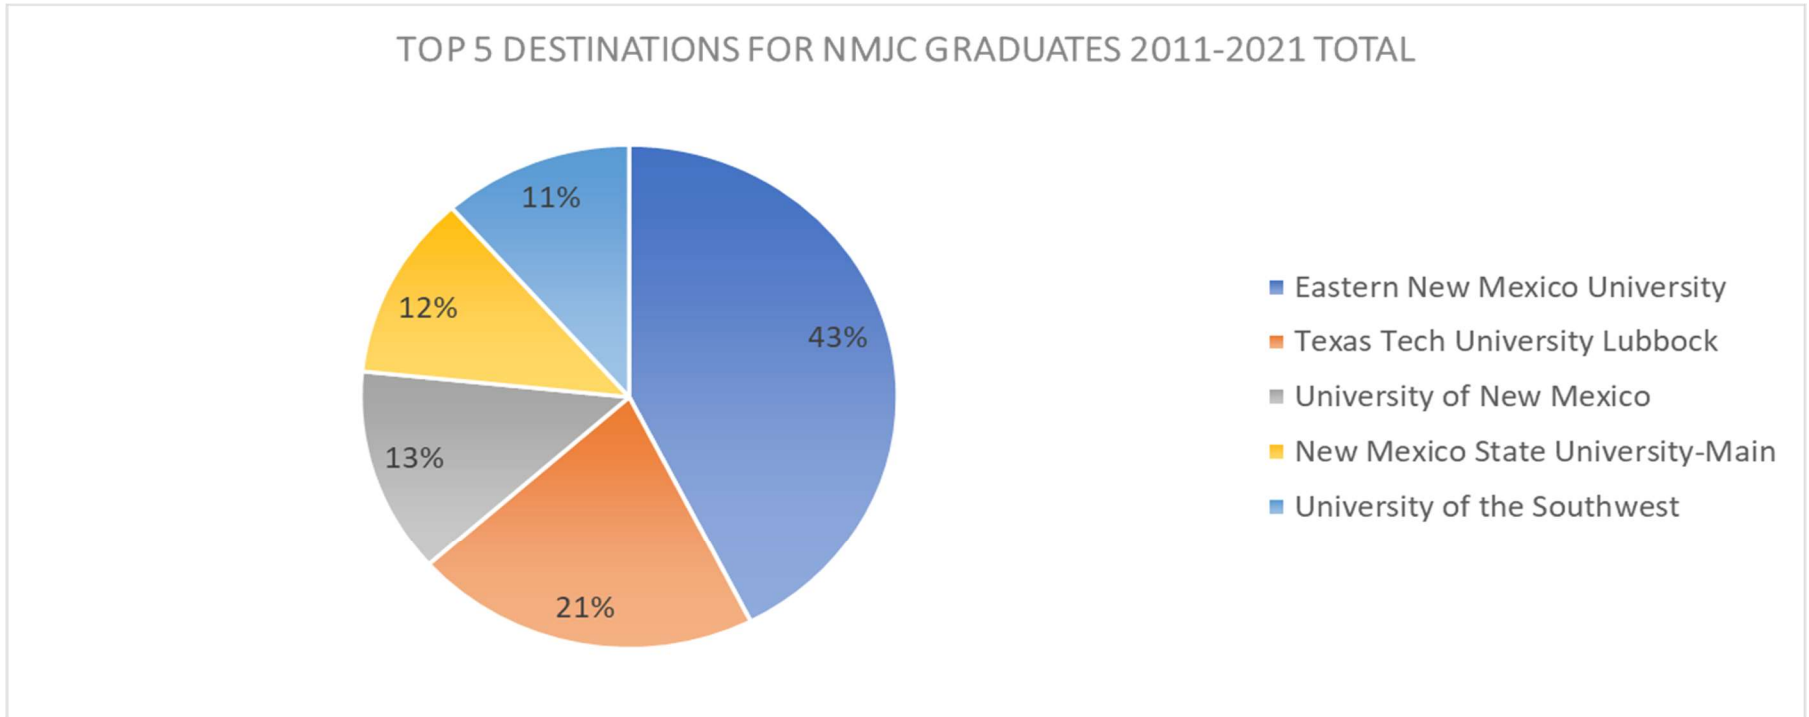

**NMJC Transfer Destination 2011-2021
Top 5 Destinations for NMJC Graduates**

Top 5 Destinations for NMJC Graduates 2011-2021	
Institution	Total
Eastern New Mexico University	222
Texas Tech University Lubbock	109
University of New Mexico	69
New Mexico State University-Main	62
University of the Southwest	60