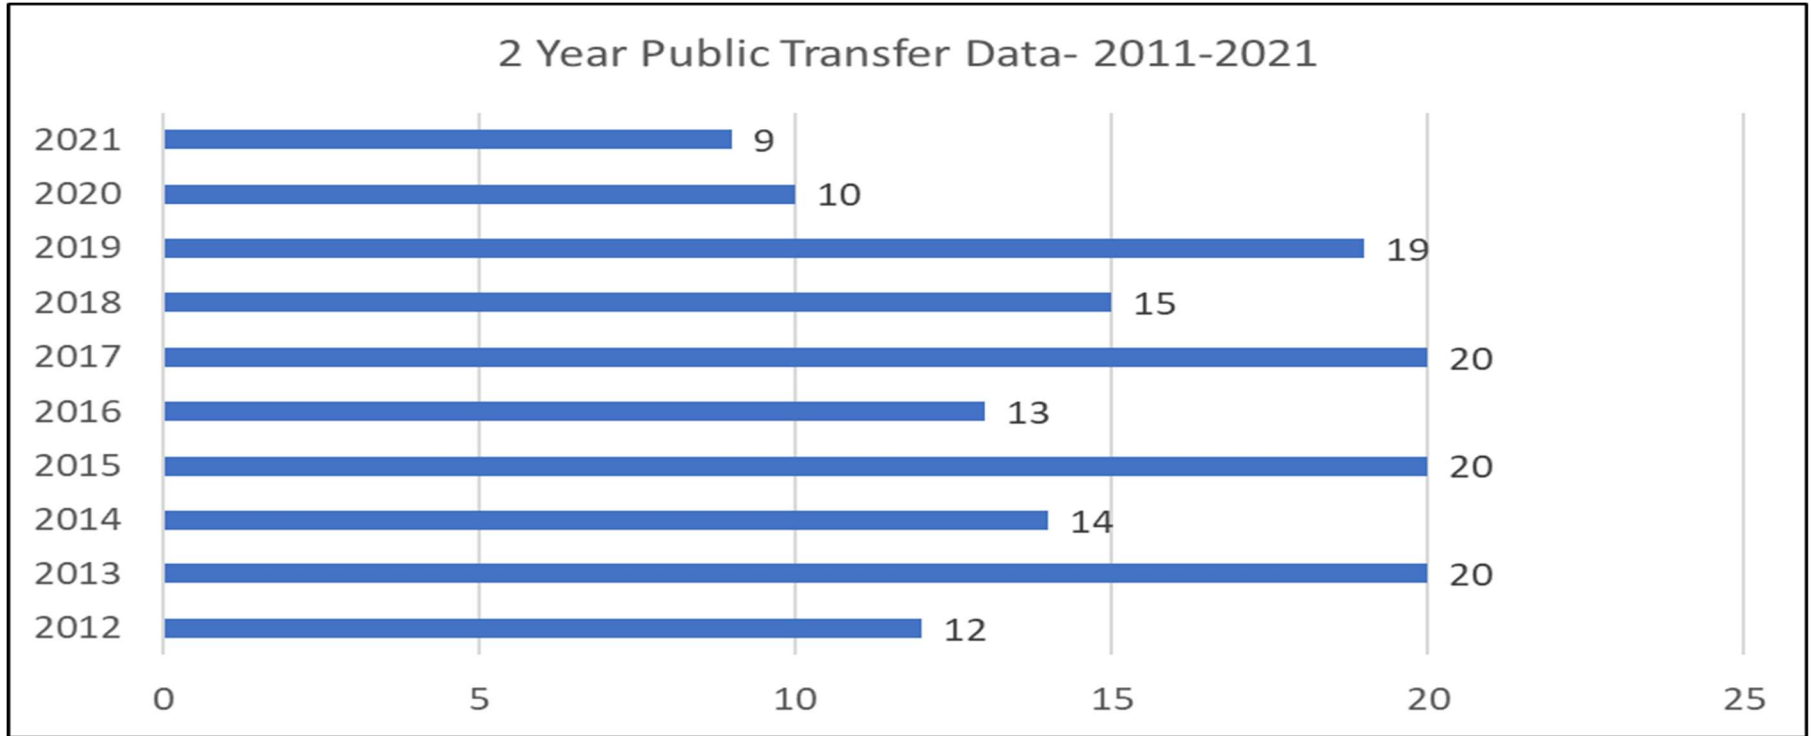

## New Mexico Junior College 2 Year and 4 Year Institution Transfer Trends

This report presents a summary analysis of New Mexico Junior College (NMJC) students who have graduated and transferred to another college or university from 2011-2012 through 2020-2021. The data is organized into categories of 2-year public, 4-year public, 2-year private, and 4-year private colleges. Furthermore, a spotlight is cast on states to which NMJC students transferred and highlights top institutions and destinations. Over the past 10 years, **1107 students who have graduated** from NMJC have transferred to **228 other institutions** located in **22 states**.

**New Mexico Junior College  
2 Year Public Institution Transfer Trends**

<u>Institution Type</u>	<u>2012</u>	<u>2013</u>	<u>2014</u>	<u>2015</u>	<u>2016</u>	<u>2017</u>	<u>2018</u>	<u>2019</u>	<u>2020</u>	<u>2021</u>	<u>Grand Total</u>
<b>2-Year Public Institution</b>	<b>12</b>	<b>20</b>	<b>14</b>	<b>20</b>	<b>13</b>	<b>20</b>	<b>15</b>	<b>19</b>	<b>10</b>	<b>9</b>	<b>152</b>