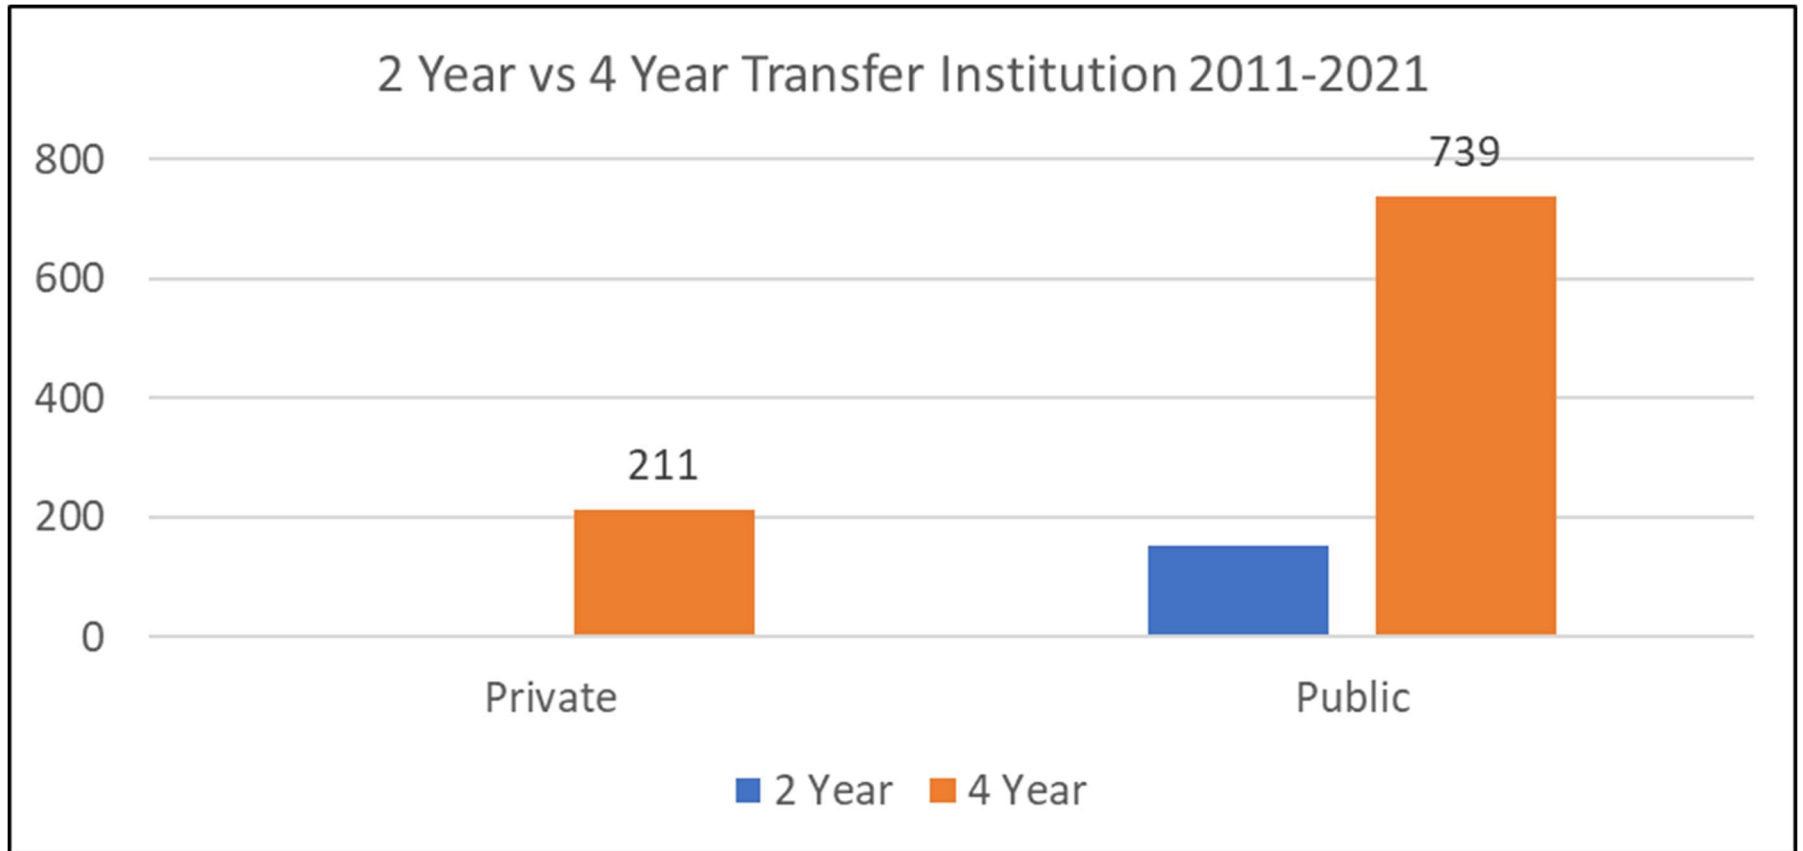

**NMJC Transfer Destination 2011-2021
2 Year vs 4 Year Transfer Institution**

Sum of 2 Year vs. 4 Year Institution			
Institution type	2 Year	4 Year	Grand Total
Private	2	211	216
Public	152	739	891
Grand Total	157	950	1107